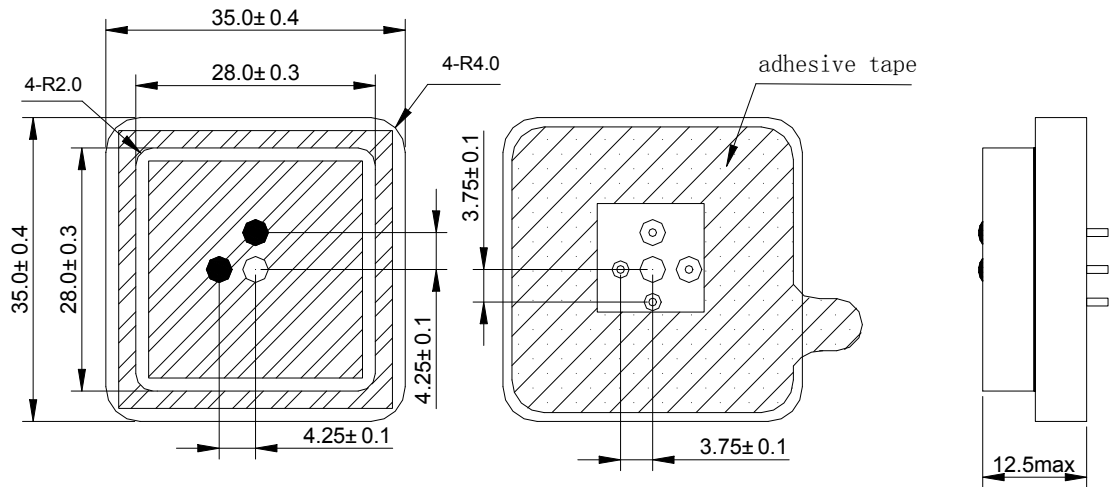

Dimensions

Data

Items	Content	
Antenna Size (mm)	28*28*6	35*35*6
Center frequency MHz	1575±3	1176±3
VSWR max	2.0	
Impedance	50 Ω	
Frequency Temperature Coefficient	20ppm/deg. °C max	

GLOBAL EAST ASIA(Hong Kong) TECHNOLOGY CO.,LTD